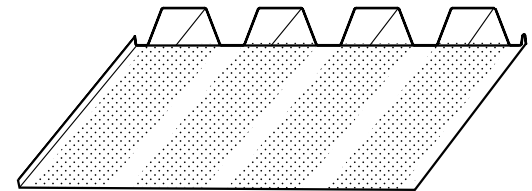

ACUSTADEK®
(Acoustical perforated pan option)
DGNF-32A

DGNF-32 provides designers section properties and diaphragm shear values for a variety of structural roof applications.

DGNF-32 roof deck has been fully evaluated for use with the DeltaGrip® attachment system.

DGNF-32 roof deck has a flat pan underside hiding the ribs.

- Offers an aesthetically pleasing appearance suitable for many architectural exposed roof deck applications.
- Non-perforated pan for smooth finish.
- Acoustical perforated pan option, contact ASC Steel Deck for acoustical performance.

**Contact your
Sales Representative today**