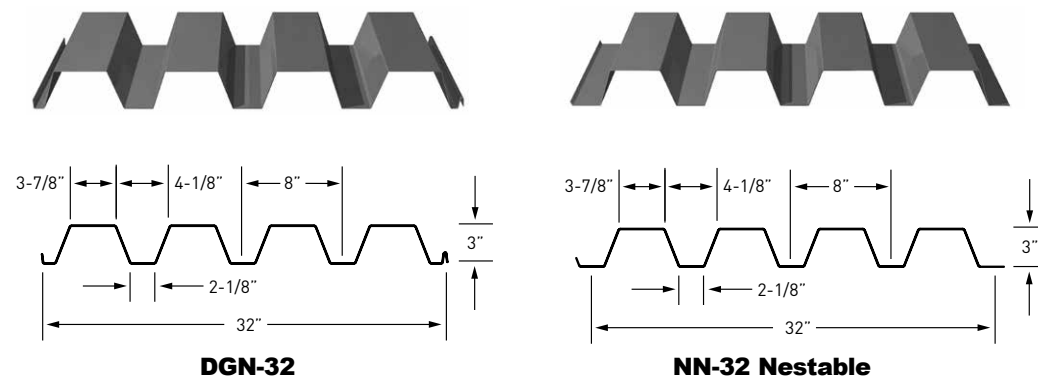

**DO MORE WITH LESS USING DGN-32 ROOF DECK**

Quickly becoming the industry standard, DGN-32 offers the lowest installed cost with the highest level of performance, offering the ultimate combination of strength and efficiency.

**DGN-32 & NN-32 provide designers section properties and diaphragm shear values for a variety of structural roof applications.**

**DGN-32 roof deck has been fully evaluated for use with the DeltaGrip® attachment system.**

**DGN-32 & NN-32 roof deck have natural trapezoidal shapes and inherent shadow ribs.**

- Avoids the “box” look of many common N roof deck products.
- Offers an aesthetically pleasing appearance suitable for many architectural exposed roof deck applications.
- DGN-32 & NN-32’s trapezoidal shapes keep the “nested” roof deck from wedging in bundles, giving contractors better ease of separation and easier placement of deck for safer jobsite conditions.

**DGNF-32 roof deck has been fully evaluated for use with the DeltaGrip® attachment system.**

**DGNF-32 roof deck has a flat pan underside hiding the ribs.**

- Offers an aesthetically pleasing appearance suitable for many architectural exposed roof deck applications.
- Non-perforated pan for smooth finish.
- Acoustical perforated pan option, contact ASC Steel Deck for acoustical performance.